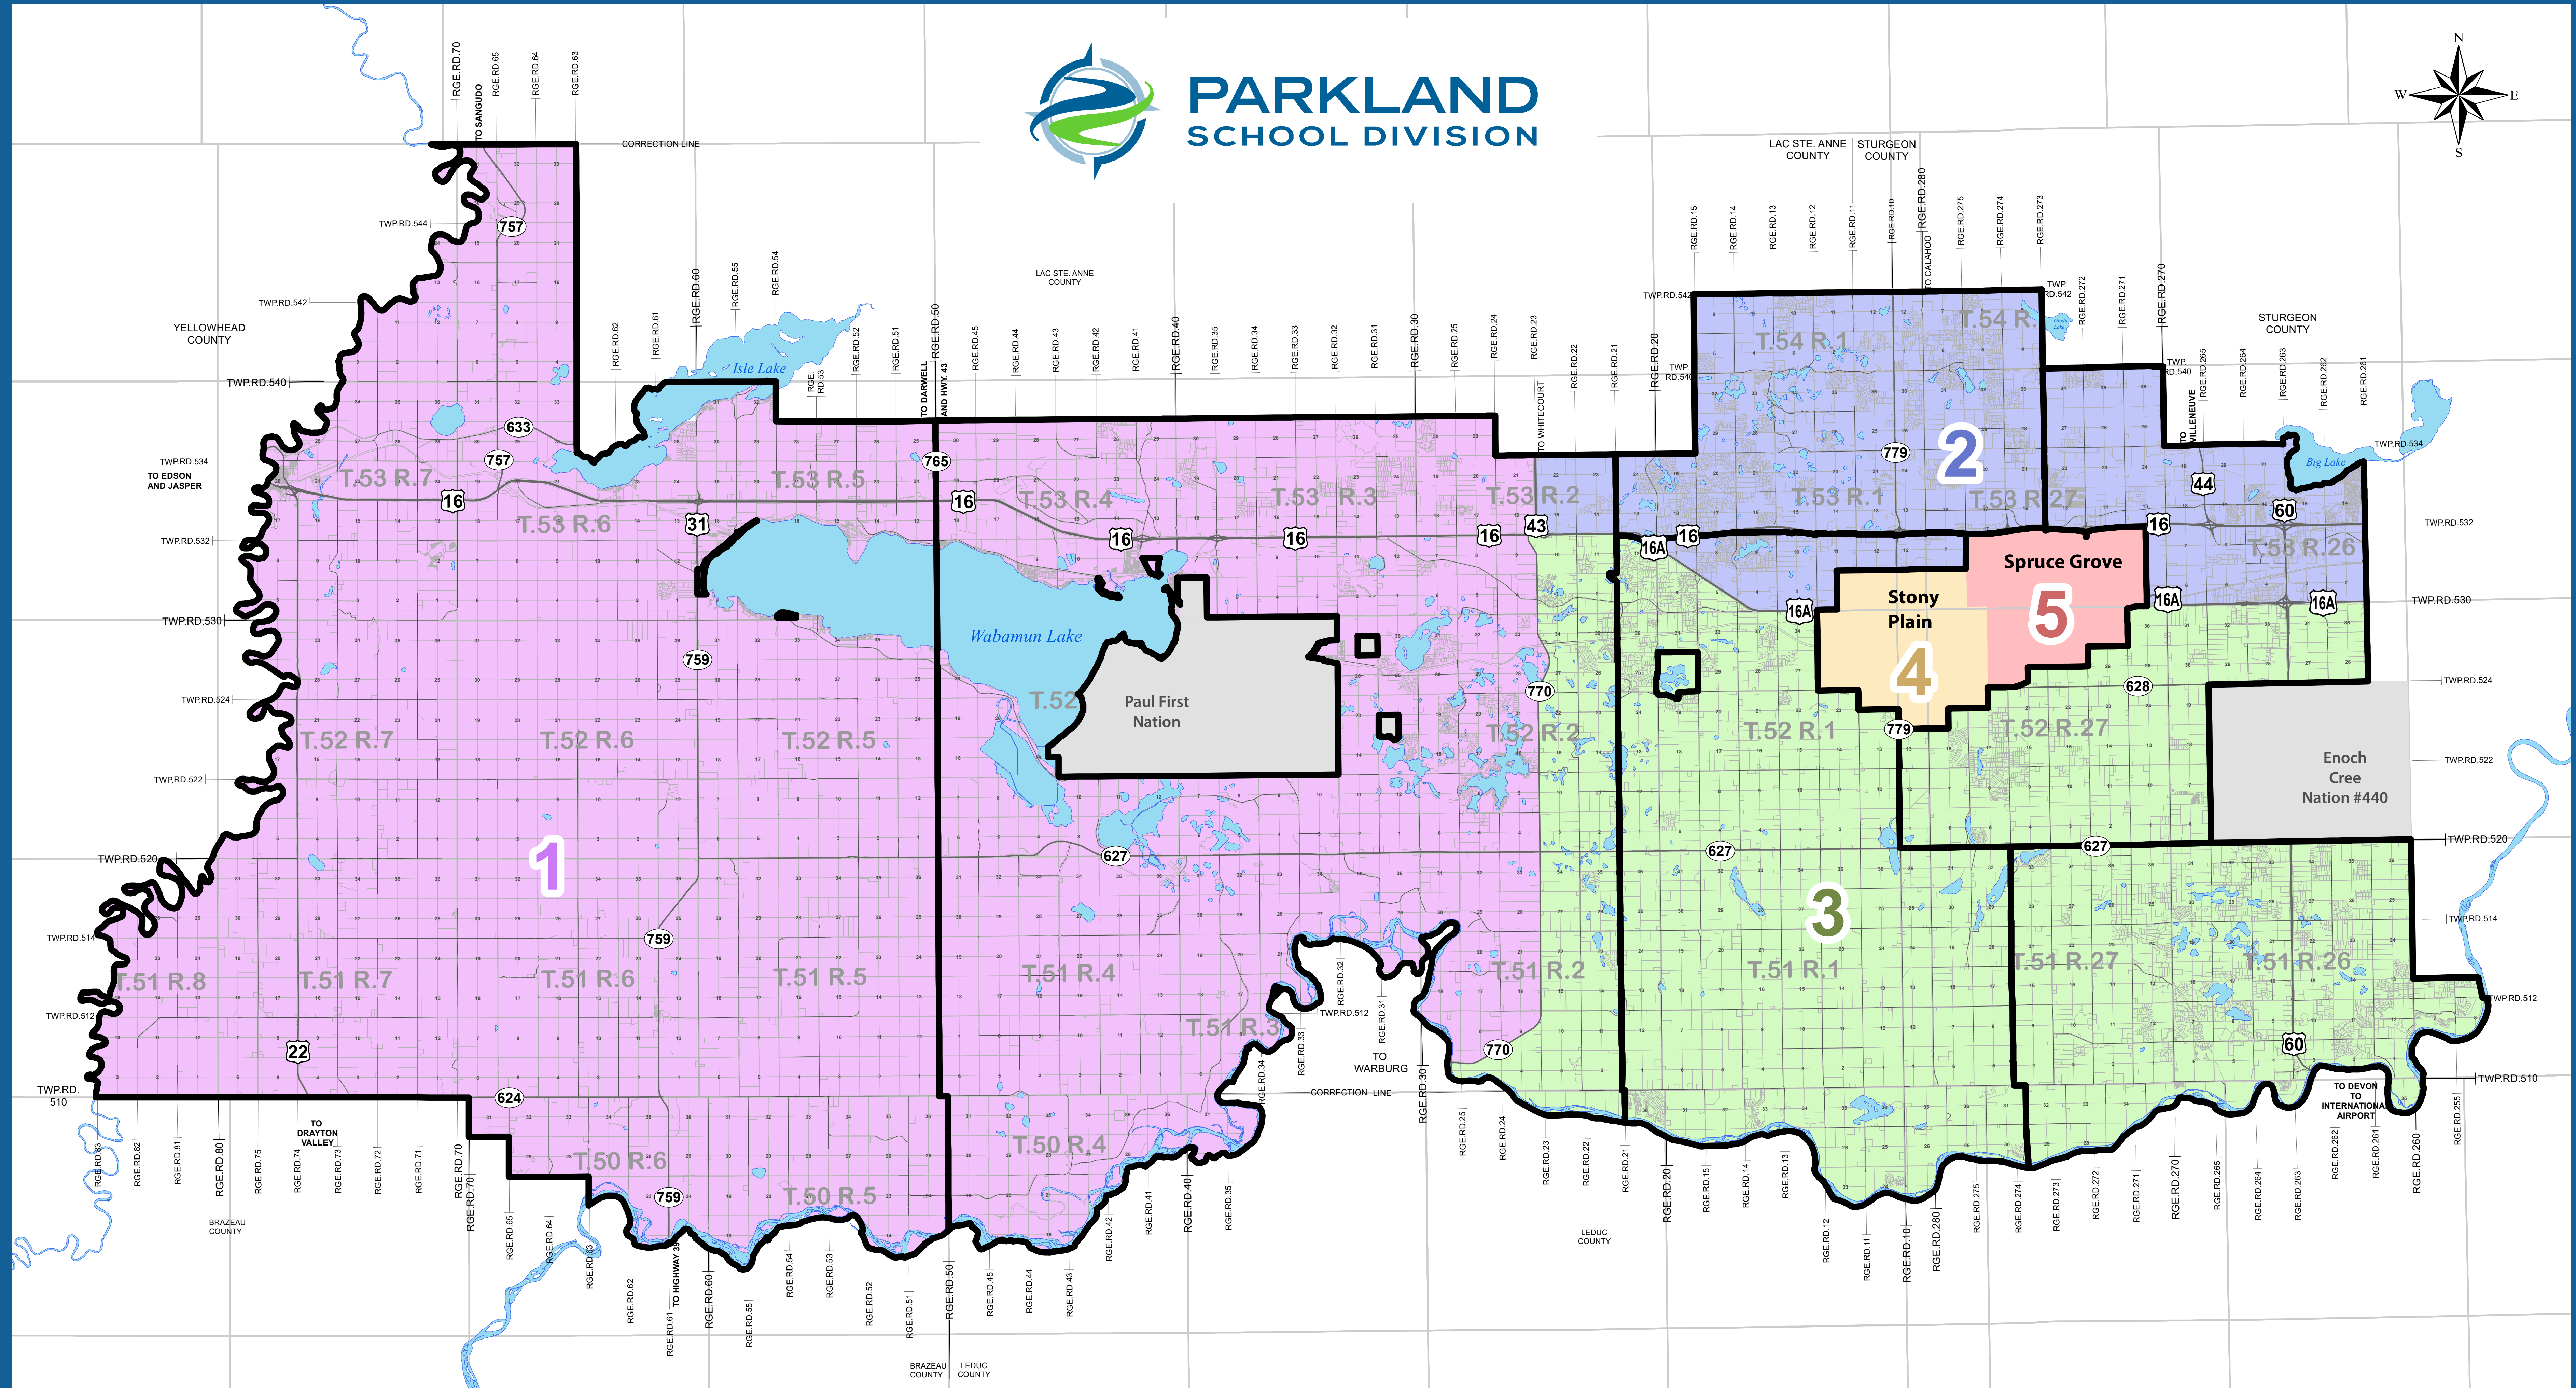

PARKLAND SCHOOL DIVISION WARDS - 2021

LEGEND

1. Electoral Divisions
   - Parkland School Division Ward 1
   - Parkland School Division Ward 2
   - Parkland School Division Ward 3
   - Parkland School Division Ward 4
   - Parkland School Division Ward 5
2. **2021 ELECTION**

WARD 1

WARD 2

WARD 3